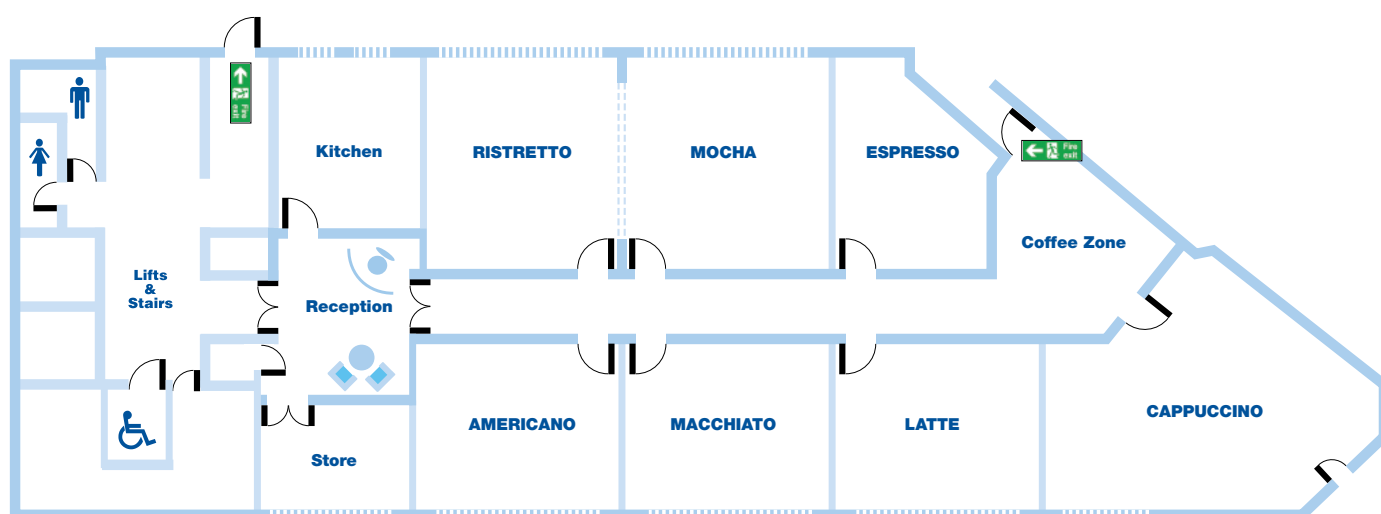

- Located in St John Street, close to Farringdon and Barbican stations
- Flexible bookings available, with or without refreshments
- Ideal when extra space is needed on an ad-hoc basis in central London
- Perfect for exclusive use with seven rooms accommodating between four and 56 people
- Excellent value for money
- Last-minute bookings are welcome

Rooms	Size	Minimum Numbers	Maximum Theatre style	Maximum Classroom style	Maximum Cabaret (tables of 6)	Maximum U Shape style	Maximum Board style	Maximum Exam style (60cm x 60cm tables)
Americano	4.7m x 4.1m	8	18	16	-	10	12	8
Macchiato	4.7m x 4.1m	8	18	14	-	10	12	8
Latte	4.7m x 4.1m	8	18	14	-	10	12	8
Cappuccino	8.0m x 6.3m	20	36	32	25*	18	20	15
Espresso	5.4m x 4.1m	0	-	10	-	6	8	-
Mocha/Ristretto	10.3m x 5.4m	20	56	32	30*	26	28	24
Mocha	5.3m x 5.4m	10	28	20	12	12	16	12
Ristretto	4.9m x 5.4m	10	28	20	12	12	16	12

*Tables of 5

For booking and enquiries:

T: 0808 168 1168 E: enquire@cctvenues.co.uk

CCT Venues-Farringdon, 15 St John Street, London, EC1M 4AA