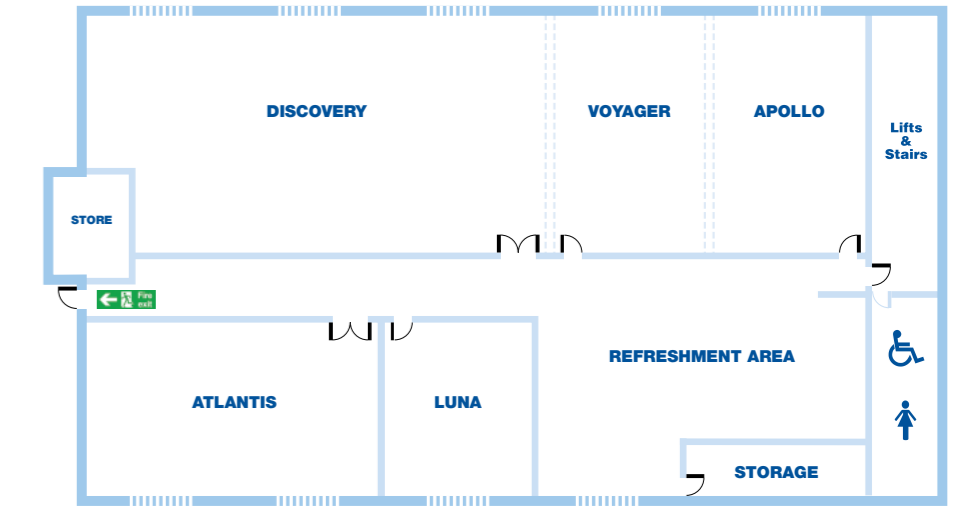

Second Floor