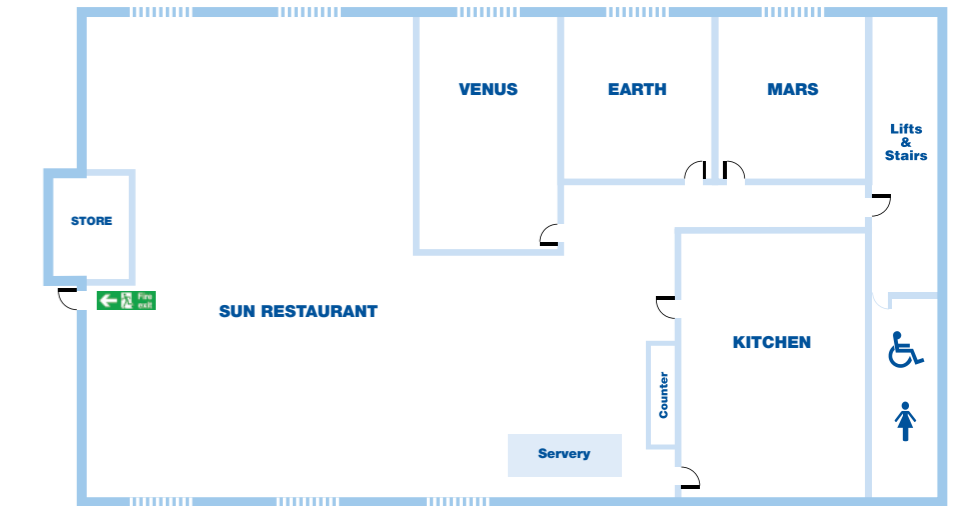

Ceiling height: 2.54m

First Floor

Second Floor

Third Floor

Fourth Floor

CCT Venues-Barbican

Aldersgate House, 135-137 Aldersgate Street, London, EC1A 4JA

For booking and enquiries: