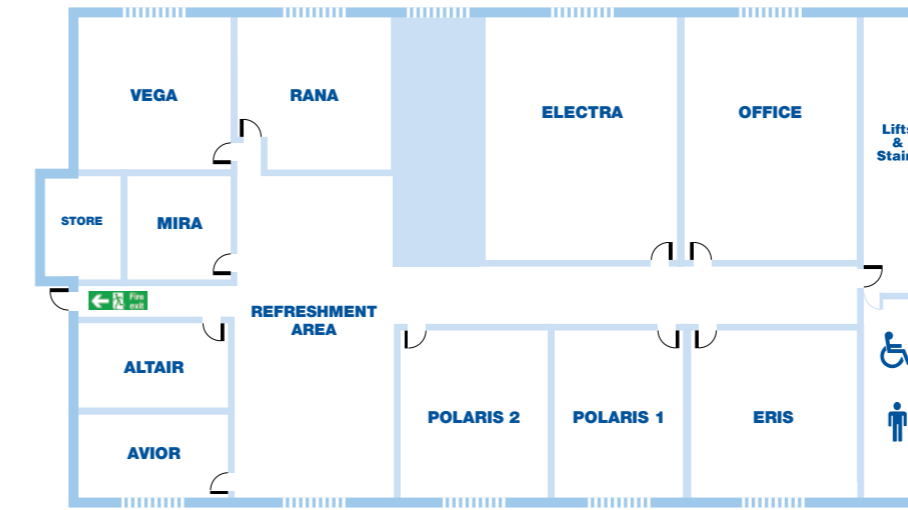

Ceiling height: 2.54m

First Floor