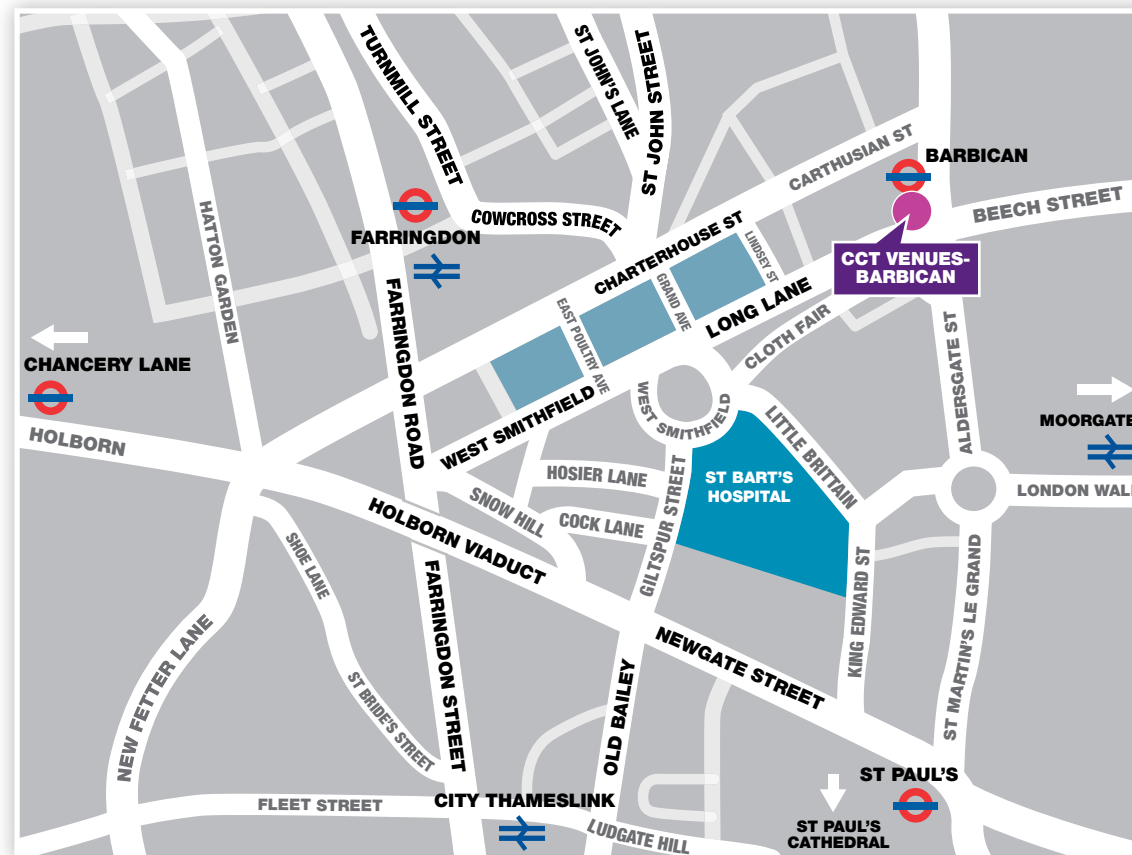

CCT Venues-Barbican

Aldersgate House, 135-137 Aldersgate Street, London, EC1A 4JA

For booking and enquiries:

T: 0808 168 1168

E: enquire@cctvenues.co.uk