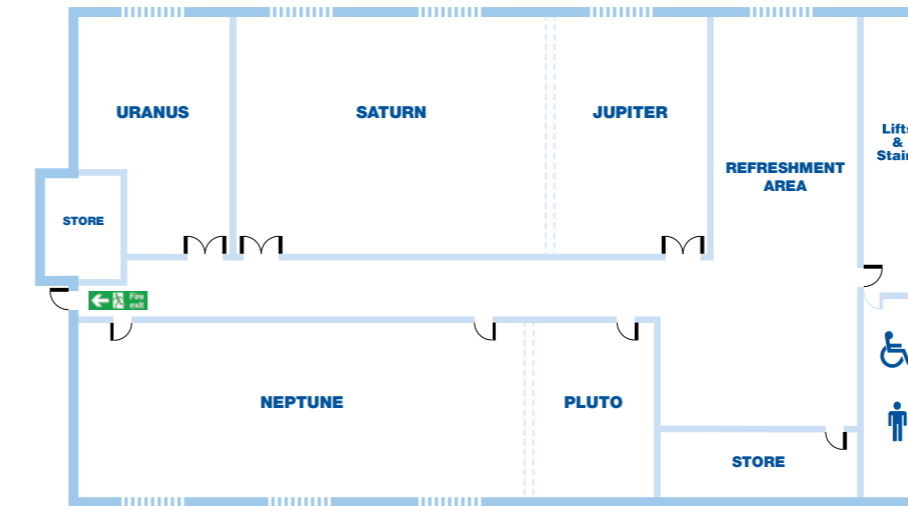

Third Floor